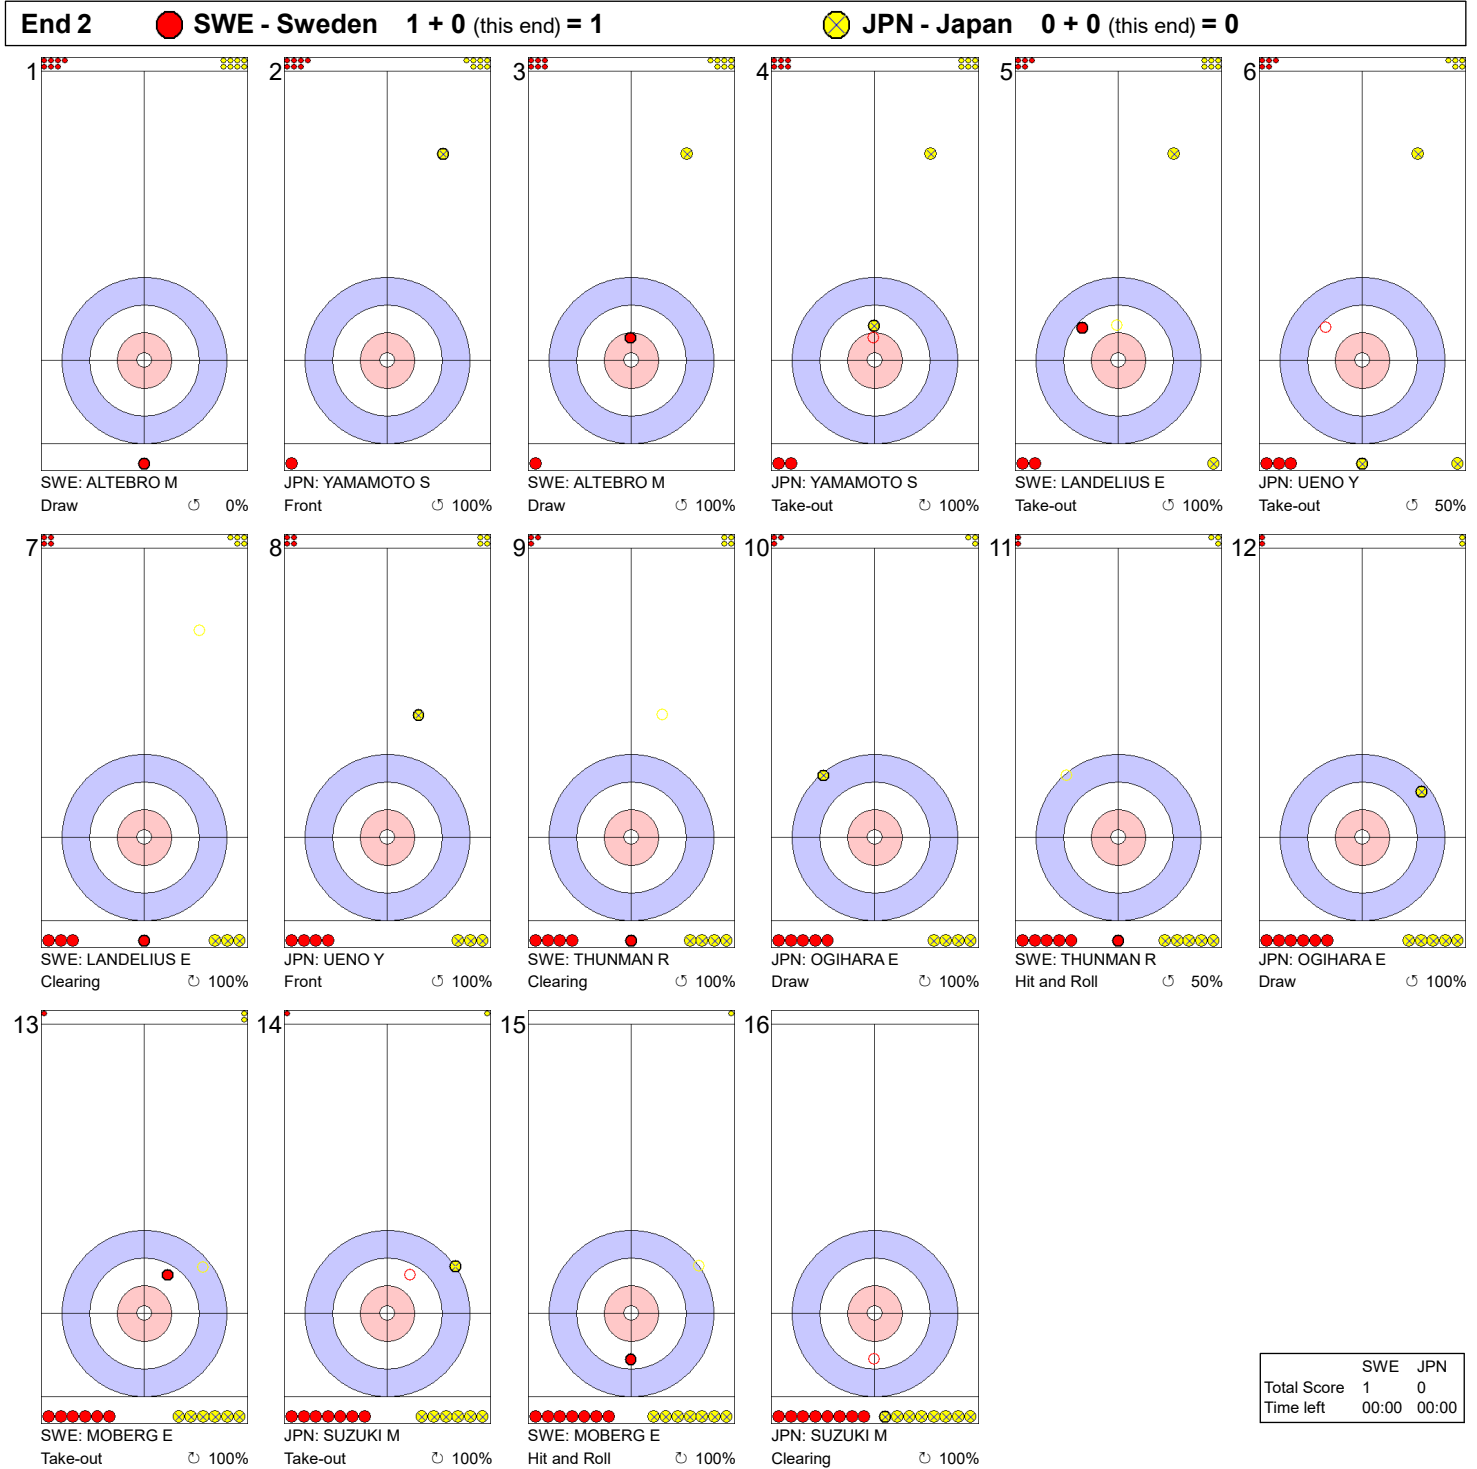

<p>1</p> <p>JPN: YAMAMOTO S Draw 100%</p>	<p>2</p> <p>SWE: ALTEBRO M Take-out 50%</p>	<p>3</p> <p>JPN: YAMAMOTO S Draw 100%</p>	<p>4</p> <p>SWE: ALTEBRO M Take-out 100%</p>	<p>5</p> <p>JPN: UENO Y Take-out 50%</p>	<p>6</p> <p>SWE: LANDELIUS E Draw 75%</p>
<p>7</p> <p>JPN: UENO Y Take-out 100%</p>	<p>8</p> <p>SWE: LANDELIUS E Take-out 100%</p>	<p>9</p> <p>JPN: OGIHARA E Take-out 0%</p>	<p>10</p> <p>SWE: THUNMAN R Draw 100%</p>	<p>11</p> <p>JPN: OGIHARA E Hit and Roll 100%</p>	<p>12</p> <p>SWE: THUNMAN R Take-out 0%</p>
<p>13</p> <p>JPN: SUZUKI M Draw 100%</p>	<p>14</p> <p>SWE: MOBERG E Take-out 100%</p>	<p>15</p> <p>JPN: SUZUKI M Hit and Roll 100%</p>	<p>16</p> <p>SWE: MOBERG E Draw 100%</p>		

Round Robin Session 3 - Sheet E

Game - Shot by Shot

Legend:
 ↻ Clockwise ↺ Counter-clockwise - Not considered

WJCC 2020
Krasnoyarsk, Russia

World Junior Curling Championships 2020

Crystal Ice Arena

Women

SUN 16 FEB 2020
Start Time 19:00

Round Robin Session 3 - Sheet E

Game - Shot by Shot

End 4 ● **SWE - Sweden 2 + 0 (this end) = 2** ● **JPN - Japan 0 + 2 (this end) = 2**

	SWE	JPN
Total Score	2	2
Time left	00:00	00:00

Legend:
 ↻ Clockwise ↺ Counter-clockwise - Not considered