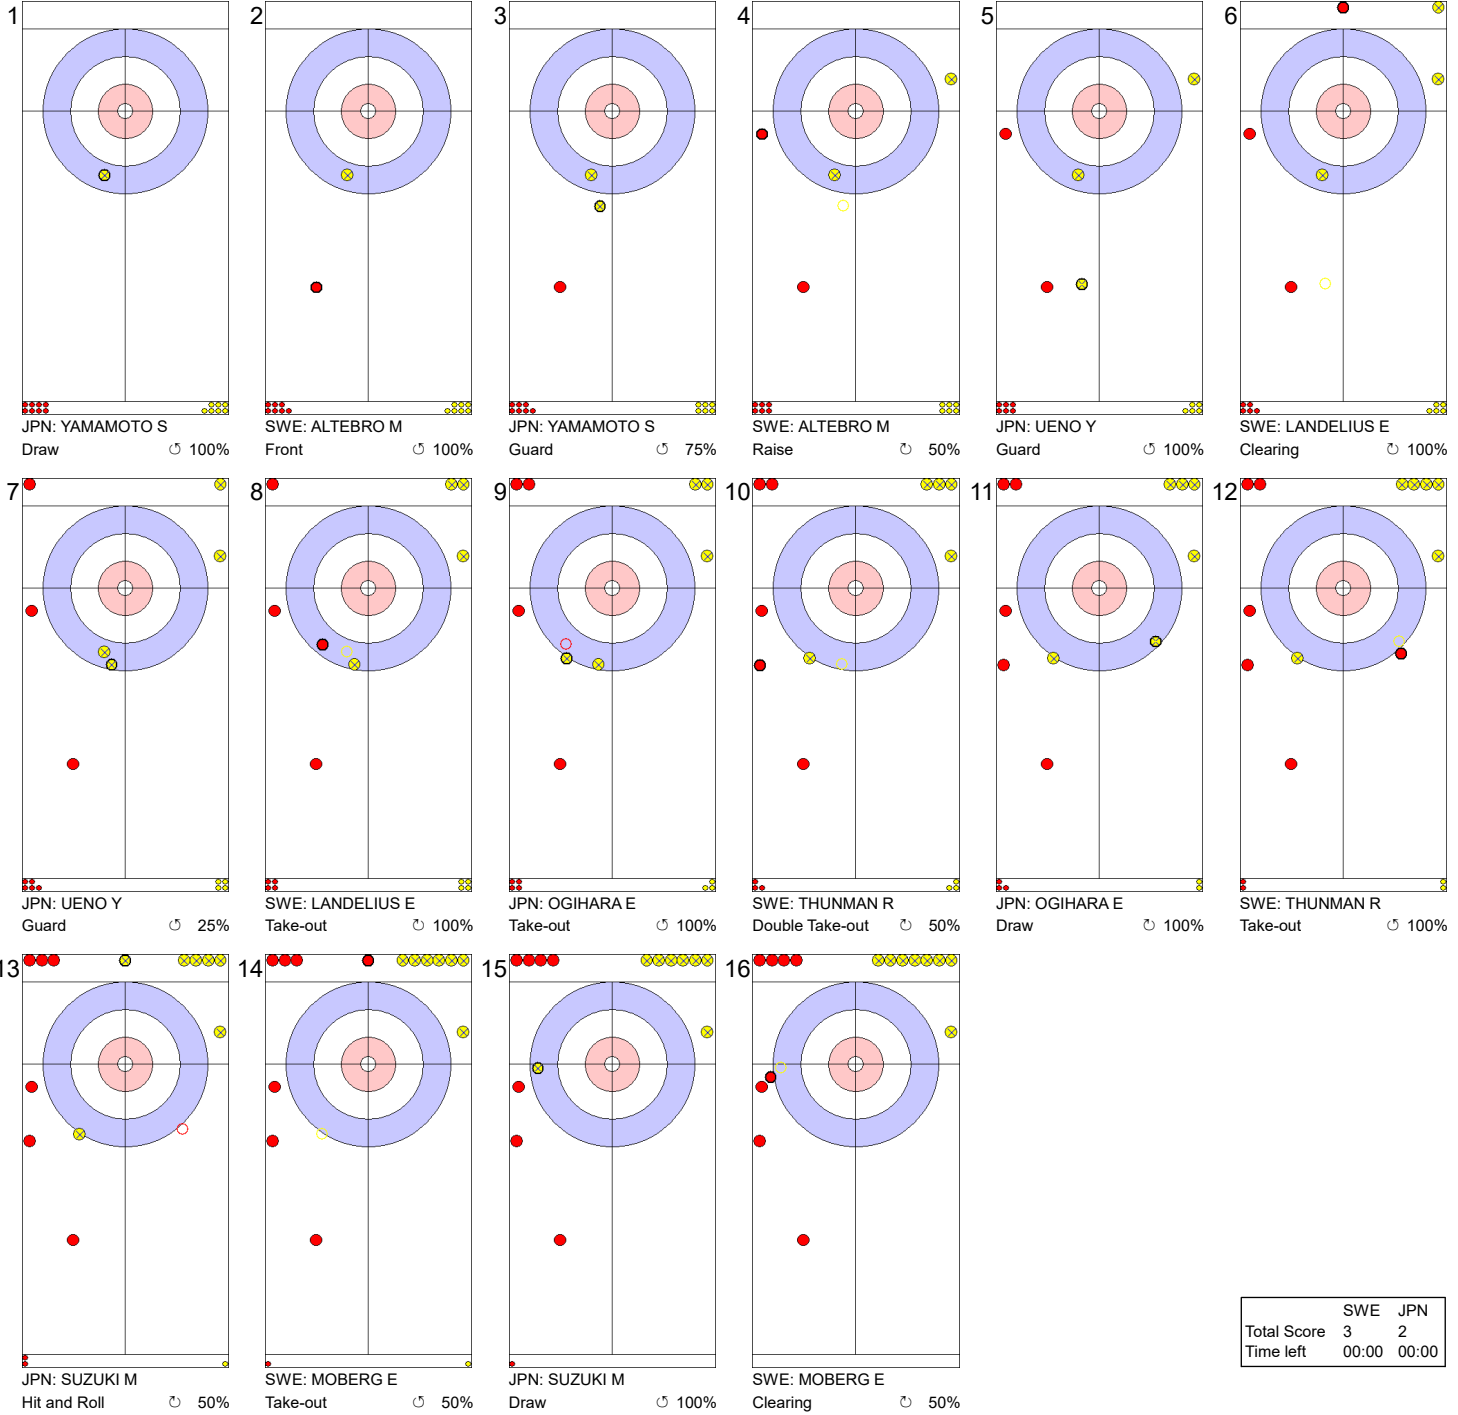

Round Robin Session 3 - Sheet E

Game - Shot by Shot

Legend:
 ↻ Clockwise ↺ Counter-clockwise - Not considered

WJCC 2020
Krasnoyarsk, Russia

World Junior Curling Championships 2020
Crystal Ice Arena
Women

SUN 16 FEB 2020
Start Time 19:00

Round Robin Session 3 - Sheet E

Game - Shot by Shot

End 4 ● **SWE - Sweden 2 + 0 (this end) = 2** ● **JPN - Japan 0 + 2 (this end) = 2**

	SWE	JPN
Total Score	2	2
Time left	00:00	00:00

Legend:
 ↻ Clockwise ↺ Counter-clockwise - Not considered

Game - Shot by Shot

End 5 ● **SWE - Sweden** 2 + 1 (this end) = 3 ● **JPN - Japan** 2 + 0 (this end) = 2

	SWE	JPN
Total Score	3	2
Time left	00:00	00:00

Legend:
 ↻ Clockwise ↺ Counter-clockwise - Not considered

Game - Shot by Shot

End 6 ● **SWE - Sweden** 3 + 0 (this end) = 3 ● **JPN - Japan** 2 + 1 (this end) = 3

	SWE	JPN
Total Score	3	3
Time left	00:00	00:00

Legend:
 ↻ Clockwise ↺ Counter-clockwise - Not considered