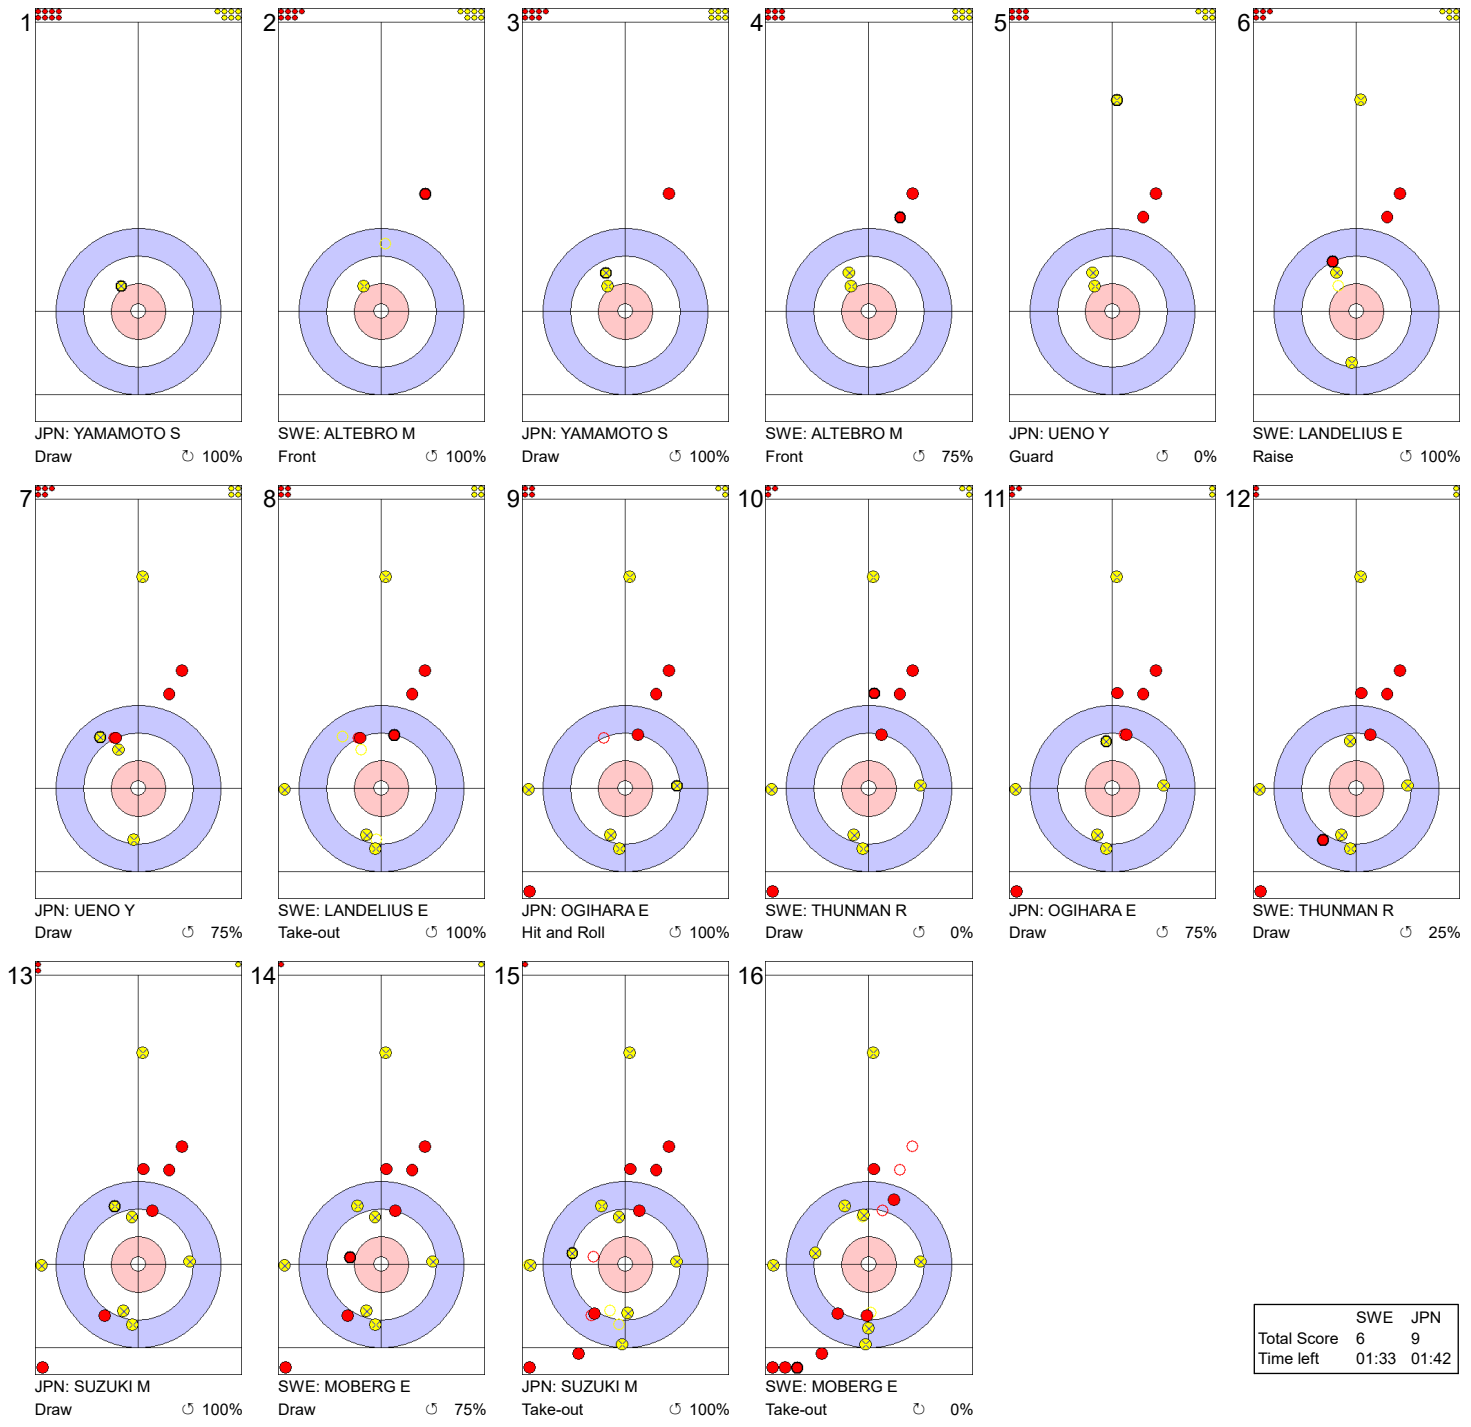

Round Robin Session 3 - Sheet E

Game - Shot by Shot

End 4 ● **SWE - Sweden 2 + 0 (this end) = 2** ● **JPN - Japan 0 + 2 (this end) = 2**

	SWE	JPN
Total Score	2	2
Time left	00:00	00:00

Legend:
 ↻ Clockwise ↺ Counter-clockwise - Not considered

	SWE	JPN
Total Score	6	8
Time left	00:00	00:00

Legend:
 ↻ Clockwise ↺ Counter-clockwise - Not considered

WJCC 2020
Krasnoyarsk, Russia

SUN 16 FEB 2020
Start Time 19:00

World Junior Curling Championships 2020

Crystal Ice Arena

Women

Round Robin Session 3 - Sheet E

Game - Shot by Shot

End 10 ● **SWE - Sweden 6 + 0 (this end) = 6** ● **JPN - Japan 8 + 1 (this end) = 9**

	SWE	JPN
Total Score	6	9
Time left	01:33	01:42

Legend:
 ↻ Clockwise ↺ Counter-clockwise - Not considered