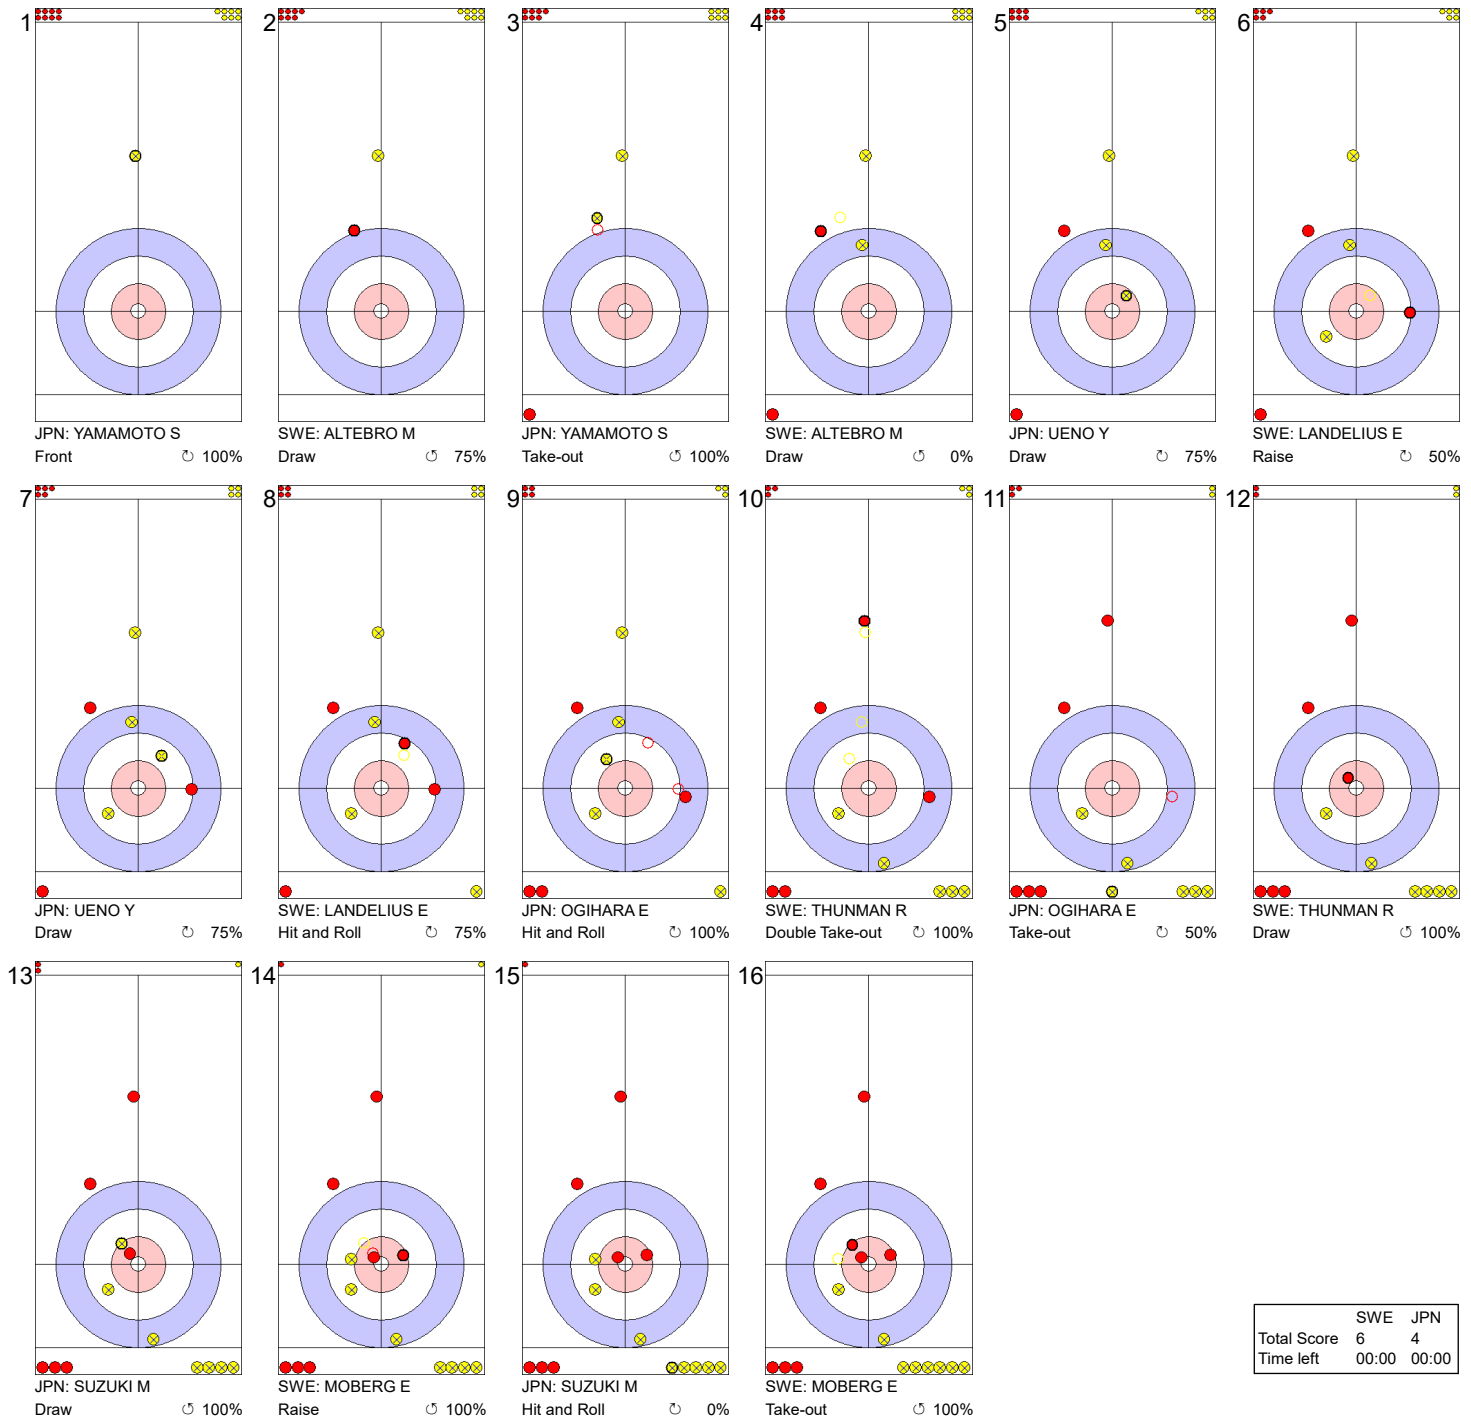

Game - Shot by Shot

End 5 ● **SWE - Sweden** 2 + 1 (this end) = 3 ● **JPN - Japan** 2 + 0 (this end) = 2

	SWE	JPN
Total Score	3	2
Time left	00:00	00:00

Legend:
 ↻ Clockwise ↺ Counter-clockwise - Not considered

Game - Shot by Shot

End 6 ● **SWE - Sweden** 3 + 0 (this end) = 3 ● **JPN - Japan** 2 + 1 (this end) = 3

	SWE	JPN
Total Score	3	3
Time left	00:00	00:00

Legend:
 ↻ Clockwise ↺ Counter-clockwise - Not considered

Game - Shot by Shot

Legend:
 Clockwise
  Counter-clockwise
 - Not considered

WJCC 2020
Krasnoyarsk, Russia

SUN 16 FEB 2020
Start Time 19:00

World Junior Curling Championships 2020
Crystal Ice Arena
Women

Round Robin Session 3 - Sheet E

Game - Shot by Shot

End 8 ● **SWE - Sweden** 3 + 3 (this end) = 6 ● **JPN - Japan** 4 + 0 (this end) = 4

	SWE	JPN
Total Score	6	4
Time left	00:00	00:00

Legend:
 ↻ Clockwise ↺ Counter-clockwise - Not considered