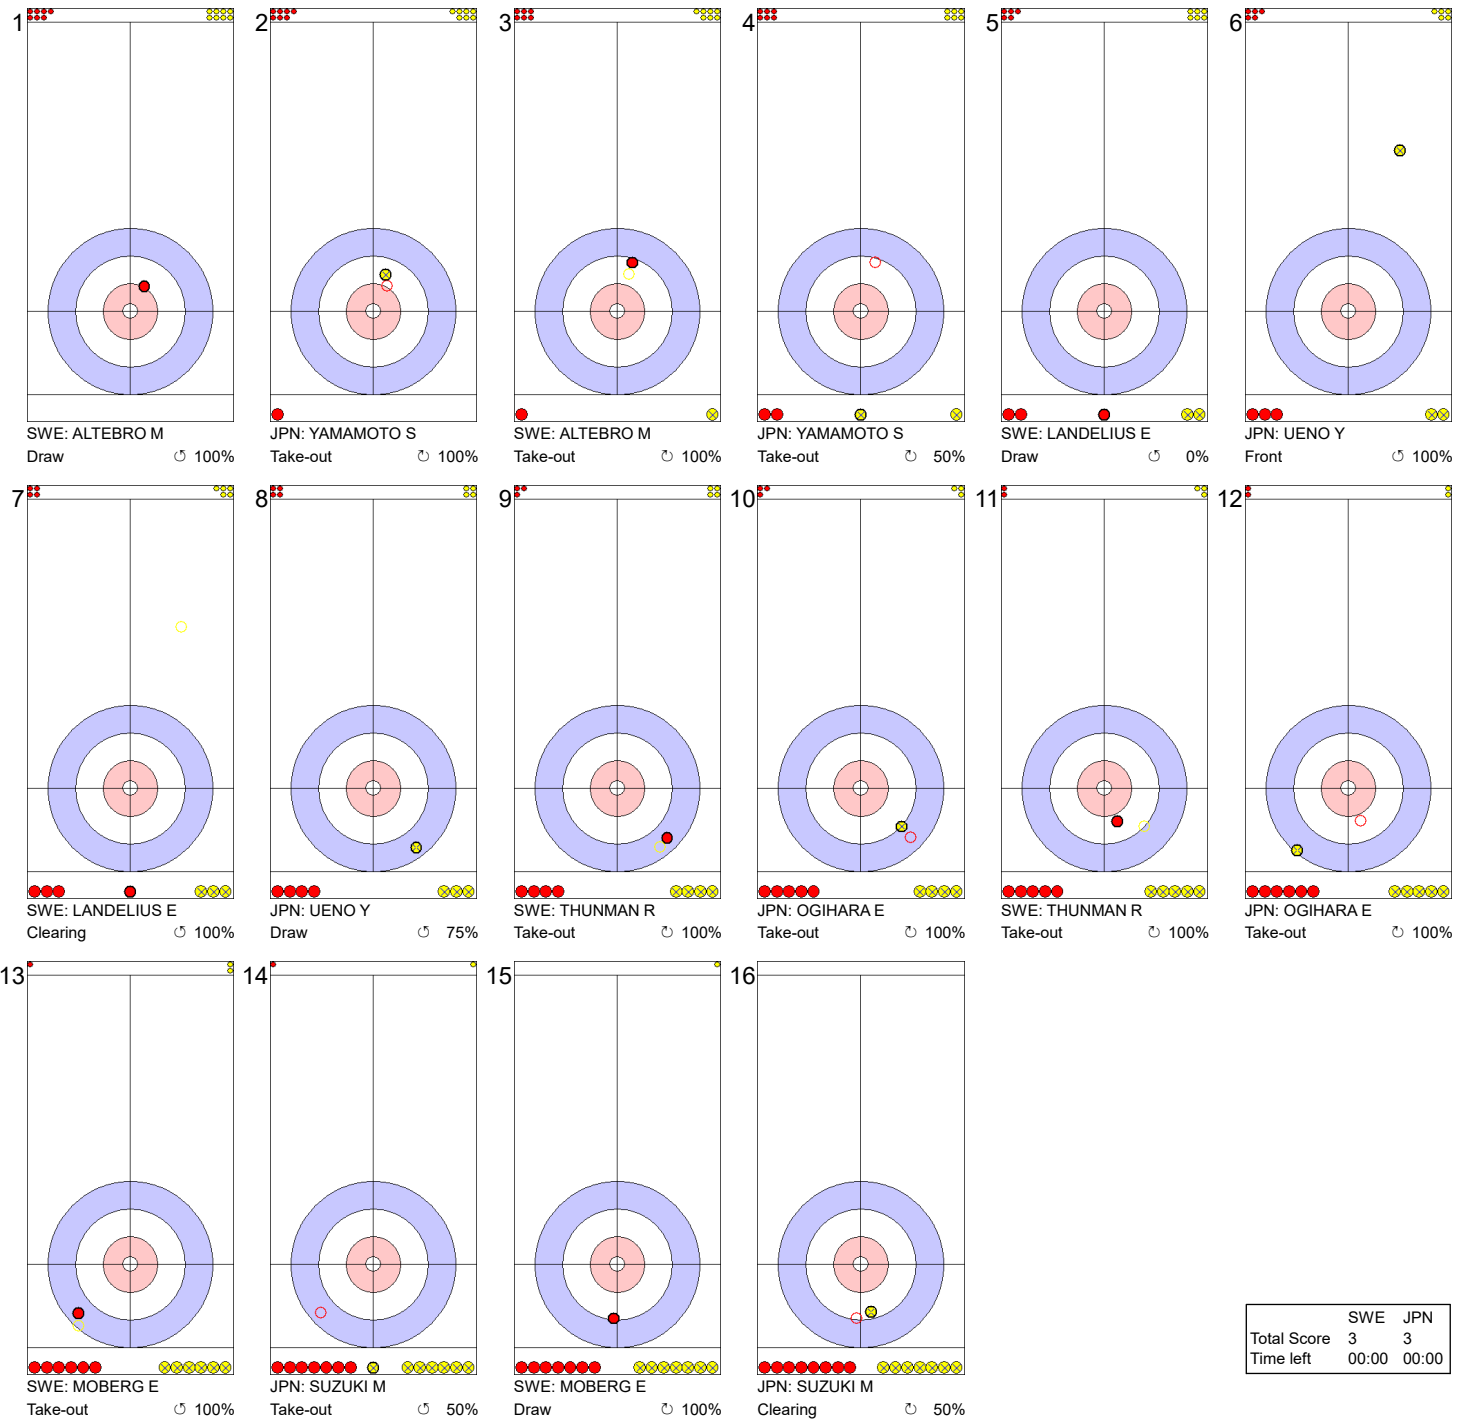

Round Robin Session 3 - Sheet E

Game - Shot by Shot

End 4 ● **SWE - Sweden 2 + 0 (this end) = 2** ● **JPN - Japan 0 + 2 (this end) = 2**

	SWE	JPN
Total Score	2	2
Time left	00:00	00:00

Legend:
 ↻ Clockwise ↺ Counter-clockwise - Not considered

Game - Shot by Shot

End 5 ● **SWE - Sweden** 2 + 1 (this end) = 3 ● **JPN - Japan** 2 + 0 (this end) = 2

	SWE	JPN
Total Score	3	2
Time left	00:00	00:00

Legend:
 ↻ Clockwise ↺ Counter-clockwise - Not considered

Game - Shot by Shot

End 6 ● **SWE - Sweden** 3 + 0 (this end) = 3 ● **JPN - Japan** 2 + 1 (this end) = 3

	SWE	JPN
Total Score	3	3
Time left	00:00	00:00

Legend:
 ↻ Clockwise ↺ Counter-clockwise - Not considered