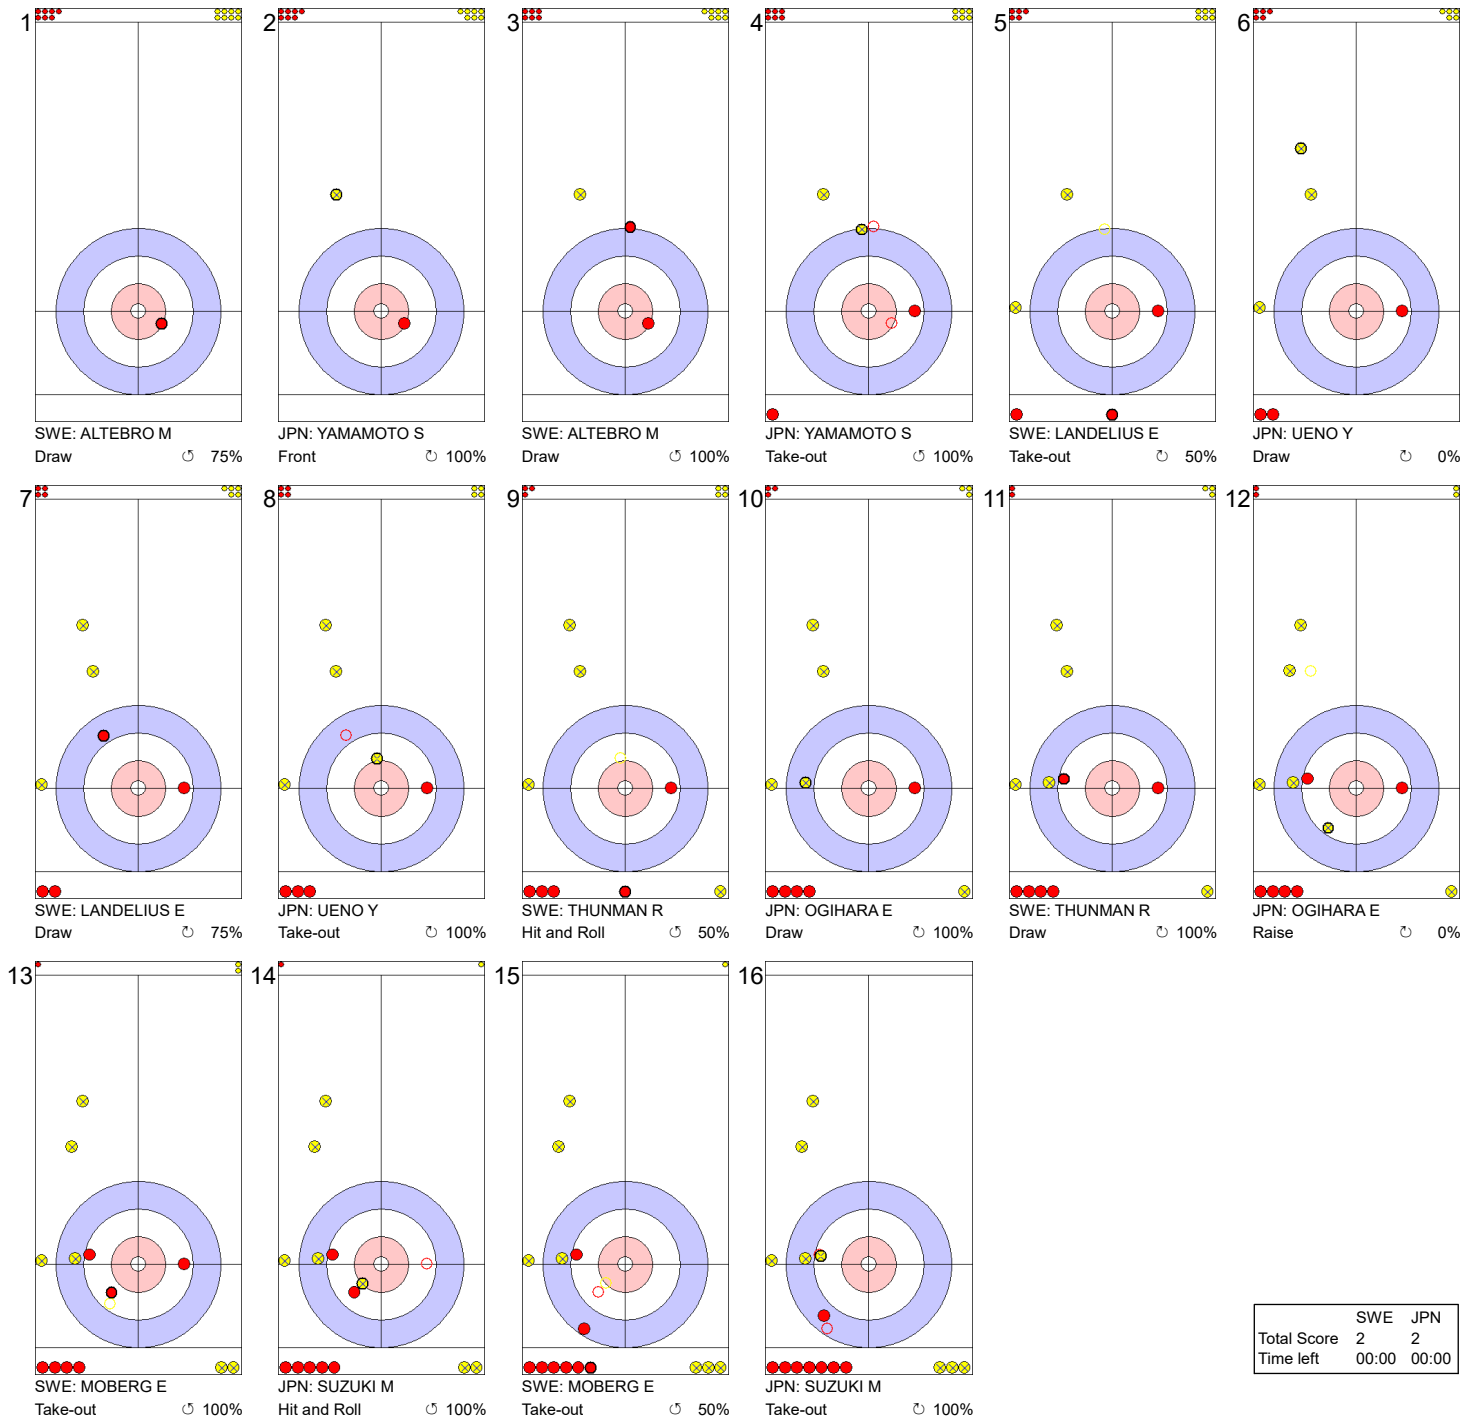

Round Robin Session 3 - Sheet E

Game - Shot by Shot

Legend:
 ↻ Clockwise ↺ Counter-clockwise - Not considered

WJCC 2020
Krasnoyarsk, Russia

World Junior Curling Championships 2020

Crystal Ice Arena

Women

SUN 16 FEB 2020
Start Time 19:00

Round Robin Session 3 - Sheet E

Game - Shot by Shot

End 4 ● **SWE - Sweden 2 + 0 (this end) = 2** ● **JPN - Japan 0 + 2 (this end) = 2**

	SWE	JPN
Total Score	2	2
Time left	00:00	00:00

Legend:
 ↻ Clockwise ↺ Counter-clockwise - Not considered

Game - Shot by Shot

End 5 ● **SWE - Sweden** 2 + 1 (this end) = 3 ● **JPN - Japan** 2 + 0 (this end) = 2

	SWE	JPN
Total Score	3	2
Time left	00:00	00:00

Legend:
 ↻ Clockwise ↺ Counter-clockwise - Not considered